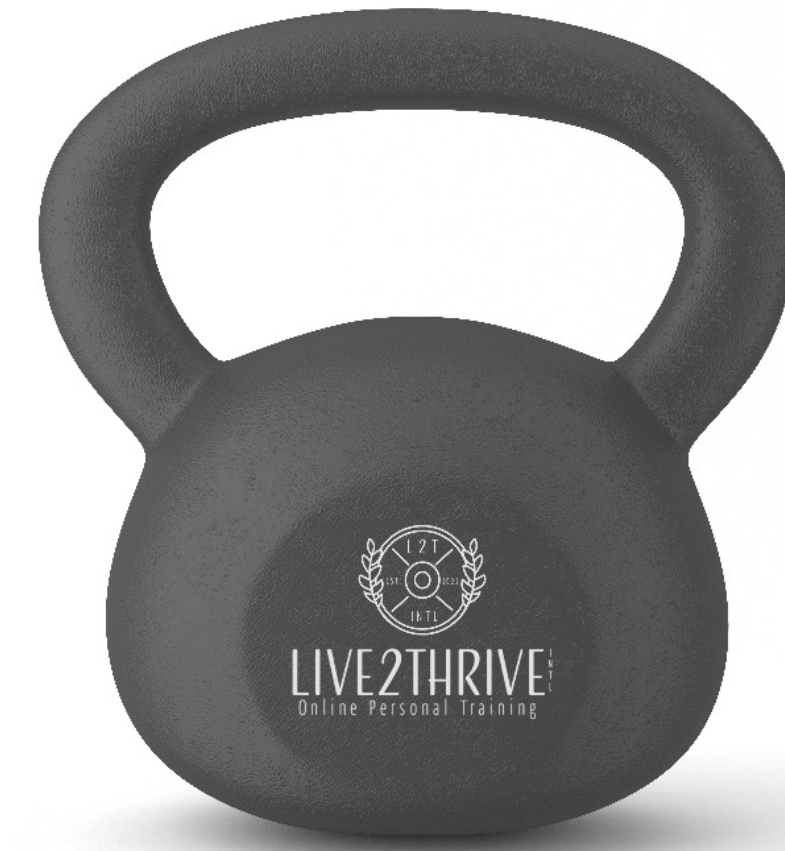

LIVE2THRIVE INTL
Online Personal Training